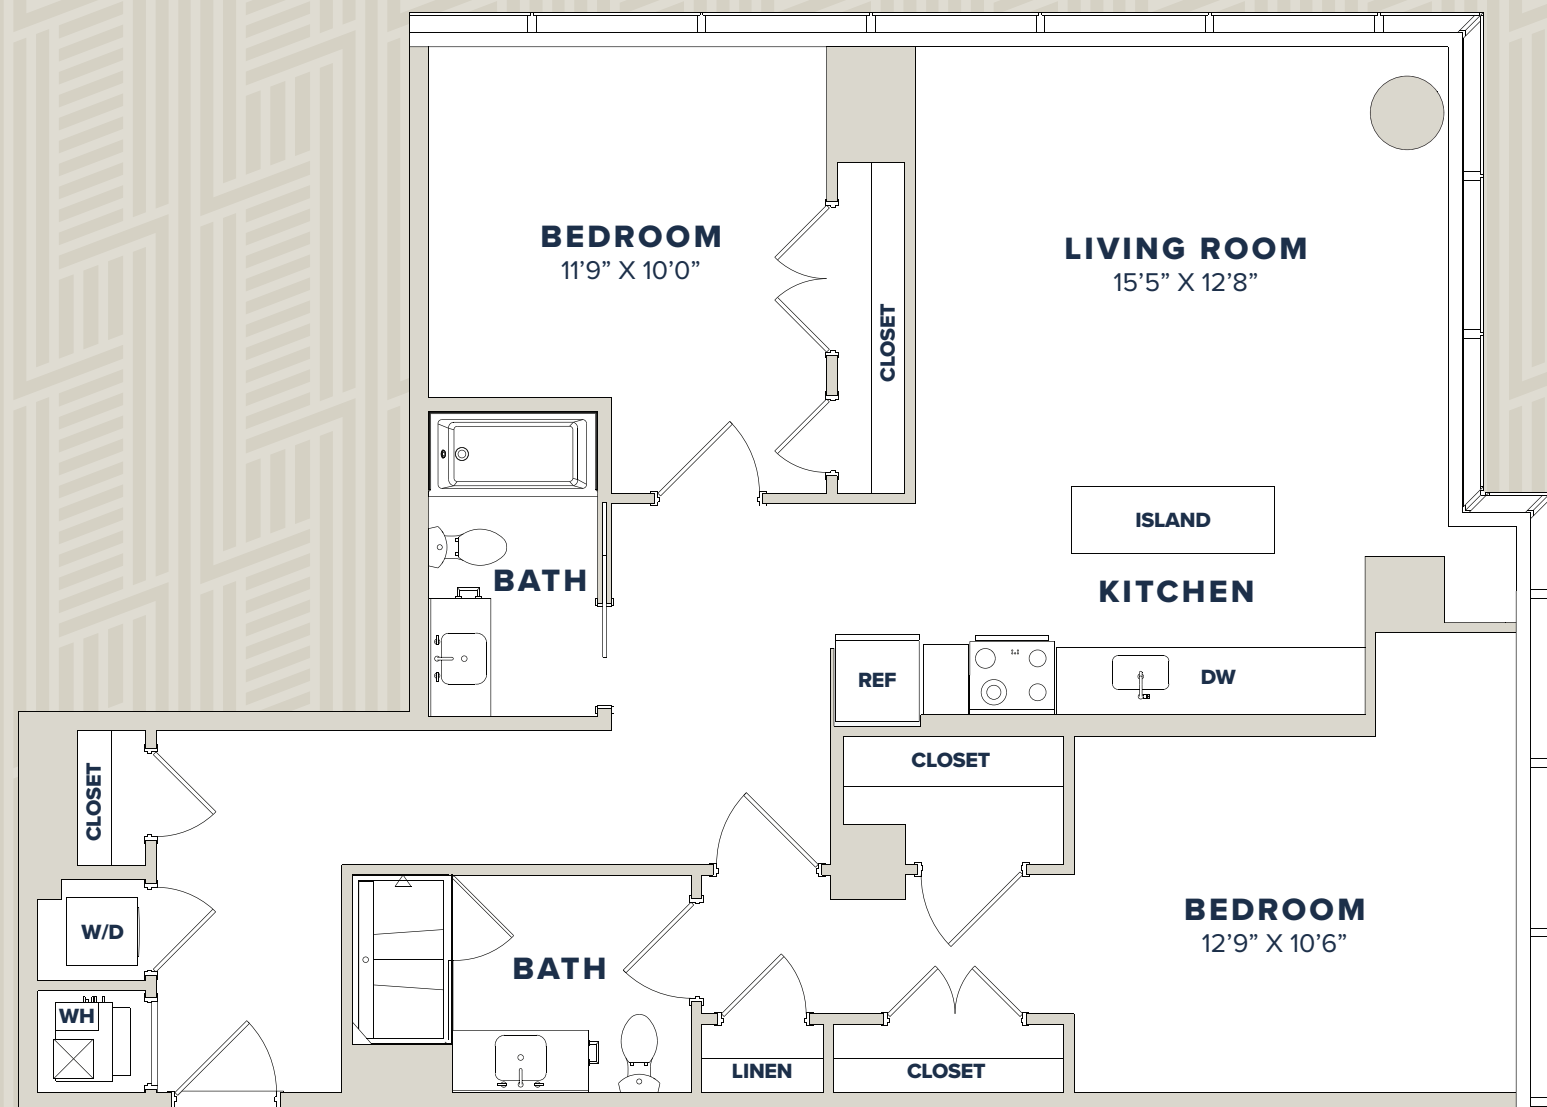

Luminary

AT ONE LIGHT

2D

2 Bedroom / 2 Bath
1,168 square feet

RESIDENCE

RENT

DATE AVAILABLE

100 East Redwood St. Baltimore, MD 21202
443-701-4183 · LuminaryLiving.com

RESIDENCE 2D

Elevations and floor plans are artist's renderings and are shown for illustration purposes only. All square feet are approximate only.

owned and developed by
MadisonMarquette

managed by
BOZZUTO