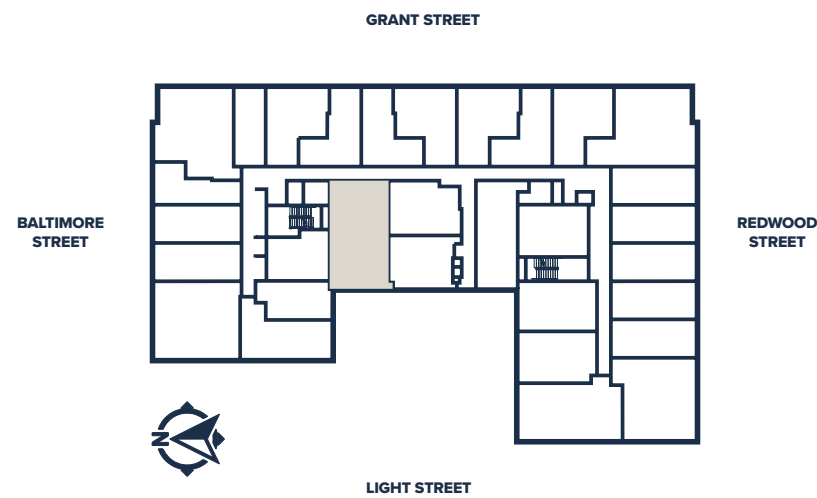

Luminary

AT ONE LIGHT

2G

2 Bedroom / 2 Bath
963 square feet

RESIDENCE

RENT

DATE AVAILABLE

100 East Redwood St. Baltimore, MD 21202
443-701-4183 · LuminaryLiving.com

RESIDENCE 2G

Elevations and floor plans are artist's renderings and are shown for illustration purposes only. All square feet are approximate only.

owned and developed by
MadisonMarquette

managed by
BOZZUTO